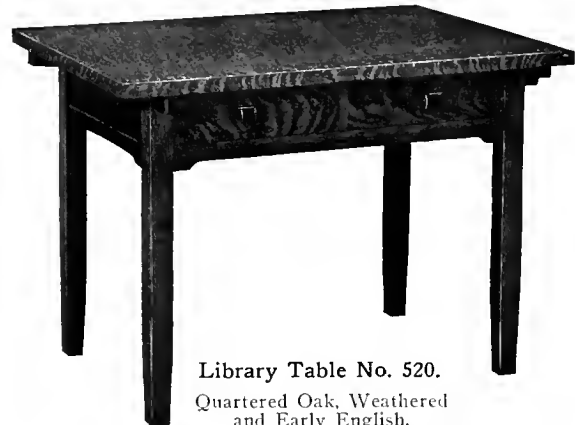

Library Table No. 520.

Quartered Oak, Weathered
and Early English.
30x42 in. Top. Wood Knobs.
Weight 105 lbs. Price $19.00.